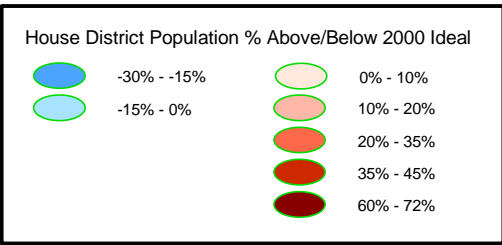

# NORTH CAROLINA HOUSE DISTRICTS - PERCENT ABOVE AND BELOW IDEAL POPULATION

Produced by the North Carolina General Assembly, Information Systems Division. March 22, 2001