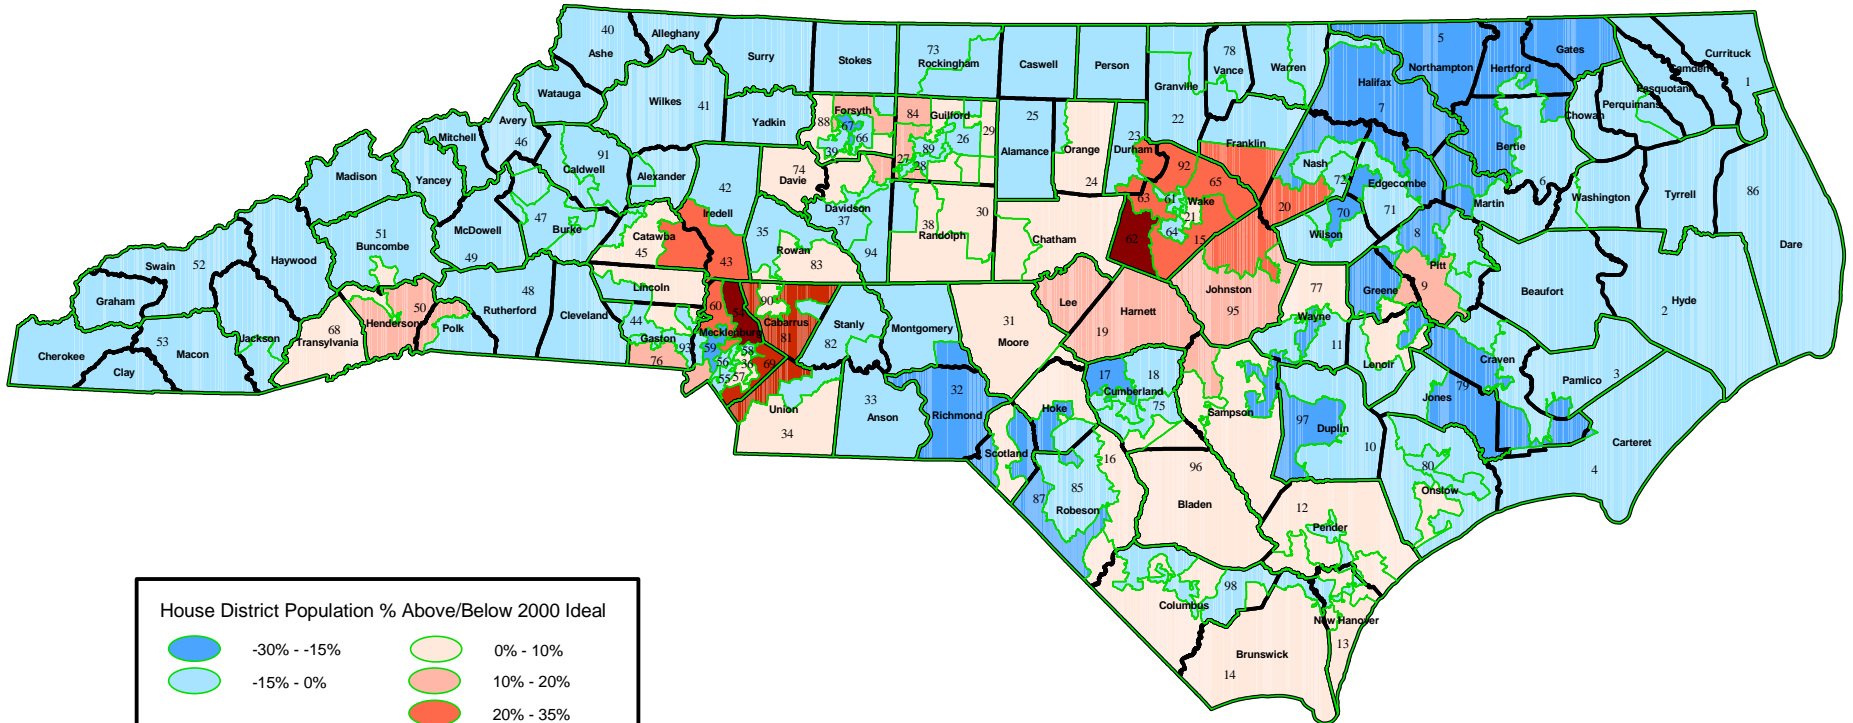

# NORTH CAROLINA HOUSE DISTRICTS - PERCENT ABOVE AND BELOW IDEAL POPULATION

Produced by the North Carolina General Assembly, Information Systems Division. March 22, 2001